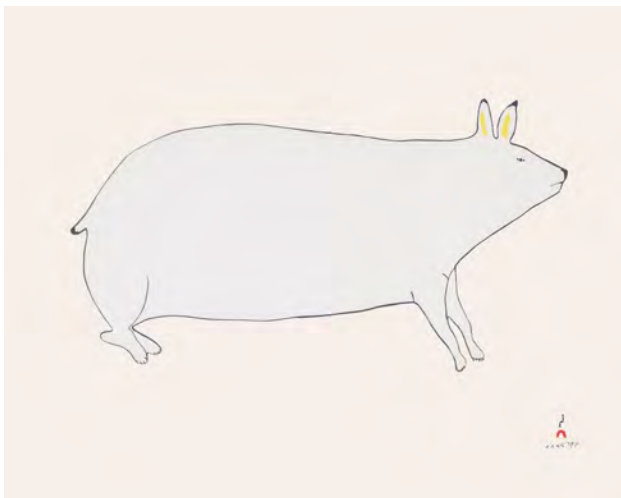

Papiara Tukiki
Winter Hare, 2014
Stonecut & Stencil
49.5 x 62 cm
$450.