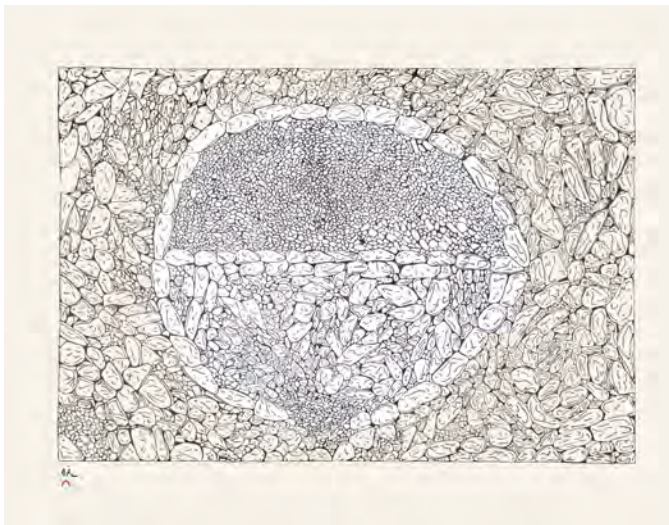

Kenojuak Ashevak  
*Alerted Birds*, 2013  
Etching and Aquatint  
80 x 77 cm  
\$1800.

Tim Pitsiulak  
*Red Walrus*, 2016  
Lithograph on Arches Cover White  
75 x 106 cm  
Edition of 50  
**SOLD OUT**

Tim Pitsiulak  
*Tattooed Whale*, 2016  
Screenprint on Arches Cover Black  
76.5 x 113 cm  
Edition of 50  
\$1500.

Tim Pitsiulak  
*Swimming Bear*, 2016  
Screenprint on Arches Cover Black  
76.5 x 113 cm  
Edition of 50  
\$1500.