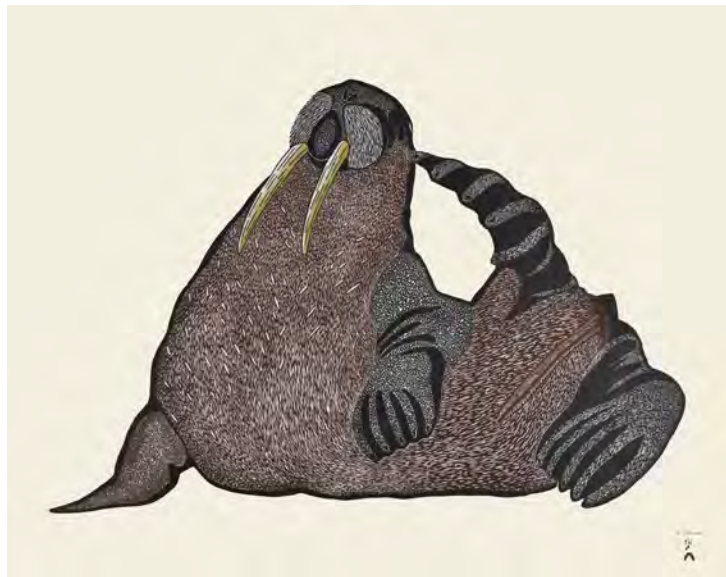

Cee Pootogook  
*School of Fish*, 2015  
Stonecut on Handmade  
Washi Kizuki Kozo Natural  
57.3 x 71.8 cm Ed 100  
\$800.

Tim Pitsiulak  
*Scratching Walrus*, 2016  
Stonecut and Stencil on  
Kizuki Kozo Natural  
49.5 x 61.5 cm  
Edition of 50  
\$1000.

Qavavau Manumie  
*Horned Muscox*, 2015  
Stonecut and Stencil on  
Handmade Washi Kizuki Kozo White  
32.5 x 49 cm  
Edition of 50  
\$600.

Pitaloosie Salla  
*Sparkling Loon*, 2015  
Etching & Aquatint on Arches White  
60.5 x 69.6 cm  
Edition of 50  
\$1000.