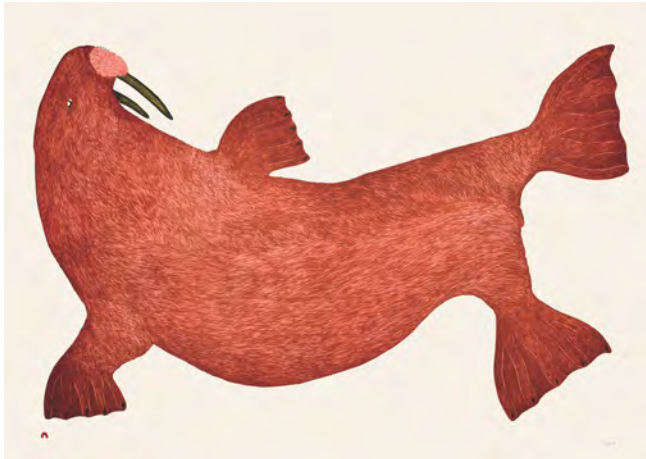

Tim Pitsiulak
Red Walrus, 2016
Lithograph on Arches Cover White
75 x 106 cm
Edition of 50
SOLD OUT