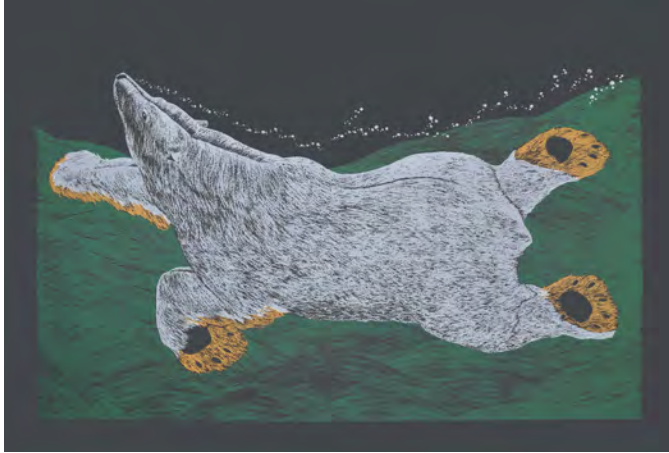

Tim Pitsiulak
Swimming Bear, 2016
Screenprint on Arches Cover Black
76.5 x 113 cm
Edition of 50
$1500.